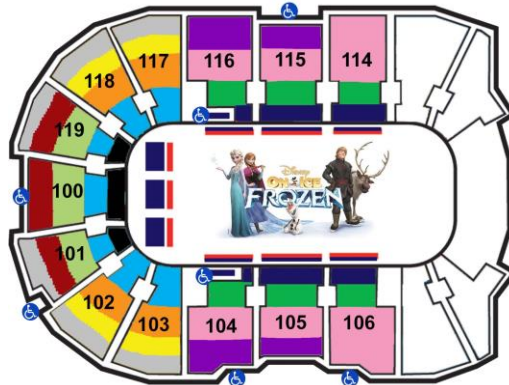

Disney on Ice Special Discounted Ticket Offer for McKinley School Families!!!

WHEN: Friday, January 5th, 2018 Show Time – 7:00 pm, Doors Open at 6pm

WHERE: Webster Bank Arena, Bridgeport CT – Exit 27 off I-95

TICKETS: **Please bring payment and order form in to main office**
Attn: PTA/Disney by Nov.22nd

Green/Lt Blue	-\$38.00
Pink	-\$32.75
Light Green	-\$22.25
Orange/Purple/Maroon	-\$19.10
Yellow/Gray	-\$16.50